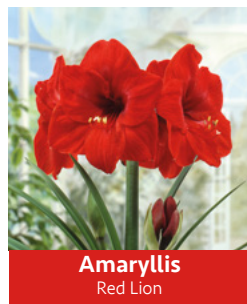

Natural

Nature by Nature

EN - Natural material is a trend. Flower bulbs fit perfectly into this trend. The presentation of the bulbs in a display box with wood structure meets this trend. The consumer can see and feel the bulb.

DU - Natürliches Material ist ein Trend. Die Präsentation der Blumenzwiebeln in ein "Schaukasten mit Holzdrucken" passt perfekt zu diesem Trend. Der Verbraucher sieht und fühlt die Blumenzwiebeln.

FR - Le matériau naturel est une tendance. Les bulbes de fleurs s'inscrivent parfaitement dans cette tendance. La présentation des bulbes dans un carton à structure en bois répondent à cette tendance. Le consommateur peut voir, toucher et sentir le bulbe.

RU - В моде естественность и натуральность. Цветочные луковицы как нельзя лучше вписываются в эту тенденцию. Луковицы представлены в деревянных ящиках, удобно и доступно для покупателя.