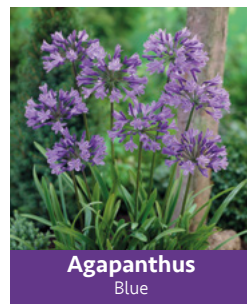

Natural

Nature by Nature

EN - Natural material is a trend. Flower bulbs fit perfectly into this trend. The presentation of the bulbs in a display box with wood structure meets this trend. The consumer can see and feel the bulb.

DU - Natürliches Material ist ein Trend. Die Präsentation der Blumenzwiebeln in ein "Schaukasten mit Holzdrucken" passt perfekt zu diesem Trend. Der Verbraucher sieht und fühlt die Blumenzwiebeln.

FR - Le matériau naturel est une tendance. Les bulbes de fleurs s'inscrivent parfaitement dans cette tendance. La présentation des bulbes dans un carton à structure en bois répondent à cette tendance. Le consommateur peut voir, toucher et sentir le bulbe.

RU - В моде естественность и натуральность. Цветочные луковицы как нельзя лучше вписываются в эту тенденцию. Луковицы представлены в деревянных ящиках, удобно и доступно для покупателя.