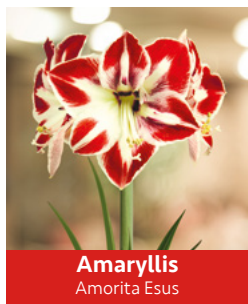

Natural

Nature by Nature

EN - Natural material is a trend. Flower bulbs fit perfectly into this trend. The presentation of the bulbs in a display box with wood structure meets this trend. The consumer can see and feel the bulb.

DU - Natürliches Material ist ein Trend. Die Präsentation der Blumenzwiebeln in ein "Schaukasten mit Holzdrucken" passt perfekt zu diesem Trend. Der Verbraucher sieht und fühlt die Blumenzwiebeln.

FR - Le matériau naturel est une tendance. Les bulbes de fleurs s'inscrivent parfaitement dans cette tendance. La présentation des bulbes dans un carton à structure en bois répondent à cette tendance. Le consommateur peut voir, toucher et sentir le bulbe.

RU - В моде естественность и натуральность. Цветочные луковицы как нельзя лучше вписываются в эту тенденцию. Луковицы представлены в деревянных ящиках, удобно и доступно для покупателя.