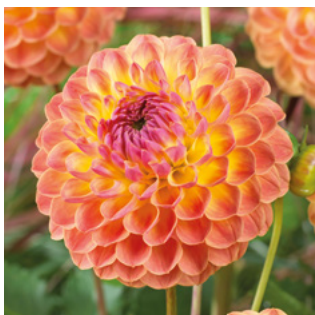

DAHLIAS BALL/POMPON

Dahlia
Lakeland Autumn
© 209417

🌱 |
🌿 15 x 1
↓ 120 cm